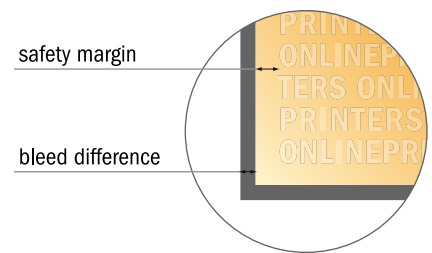

STANDARD paper bags with rope handles

24 x 34 x 10 cm

Format view rotated by 90 degrees.

NOTE

Please remove the die line from the download template before generating your artwork files.
Please provide a second file (view file) to specify the position of the die line.

- Data format (incl. 3.00 mm bleed): 70.60 x 46.60 cm
- Trimmed size (open): 70.00 x 46.00 cm
- Trimmed size (closed): 24.00 x 34.00 x 10.00 cm
- **Safety margin**
Maintaining 5.00 mm space between the text/information and the edge of the trimmed format prevents undesirable cuts.

Please note:

- Allow for trim allowance and safety margin according to instructions.
- Arrange background graphics, images or graphics up to the edge of the data format.
- Tolerances may occur during production due to cutting, punching and folding processes.
- This sketch is not drawn to scale.
- Printing data: Instructions and templates can be found under the menu item "Printing data" at www.onlineprinters.com.