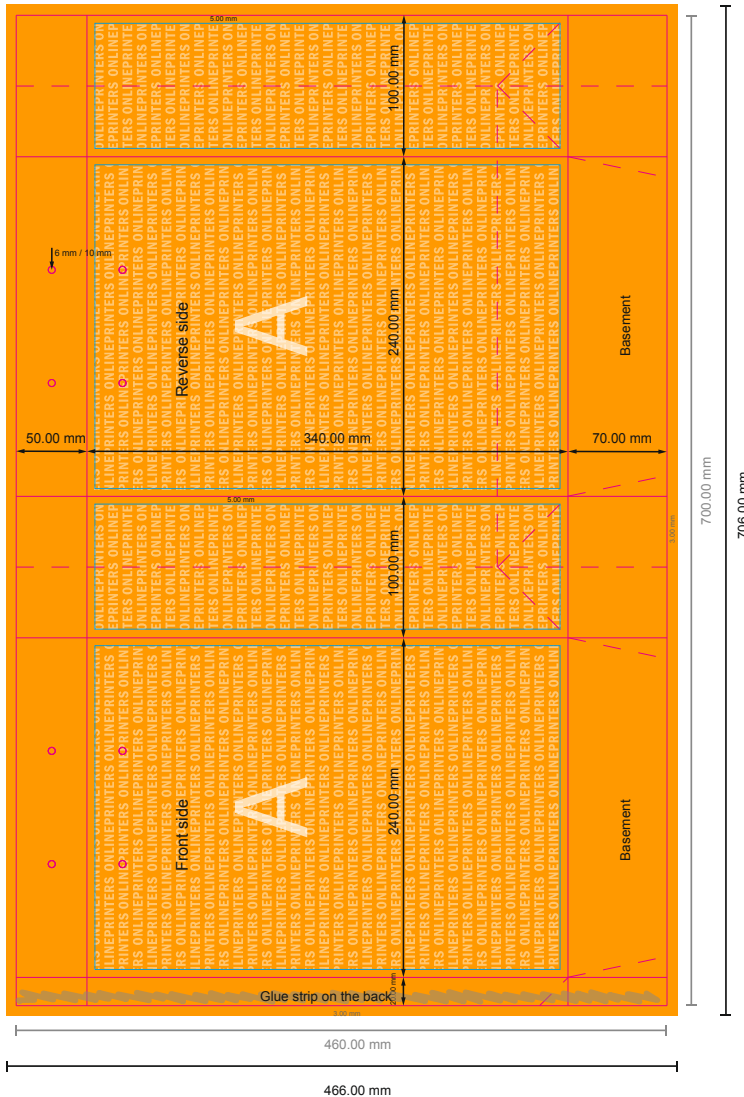

STANDARD paper bags with rope handles

24 x 34 x 10 cm

Format view rotated by 90 degrees.

NOTE

Please remove the die line from the download template before generating your artwork files.
Please provide a second file (view file) to specify the position of the die line.

- Data format (incl. 3.00 mm bleed): 70.60 x 46.60 cm
- Trimmed size (open): 70.00 x 46.00 cm
- Trimmed size (closed): 24.00 x 34.00 x 10.00 cm
- **Safety margin**
Maintaining 5.00 mm space between the text/information and the edge of the trimmed format prevents undesirable cuts.

Please note:

- Allow for trim allowance and safety margin according to instructions.
- Arrange background graphics, images or graphics up to the edge of the data format.
- Tolerances may occur during production due to cutting, punching and folding processes.
- This sketch is not drawn to scale.
- Printing data: Instructions and templates can be found under the menu item "Printing data" at www.onlineprinters.com.