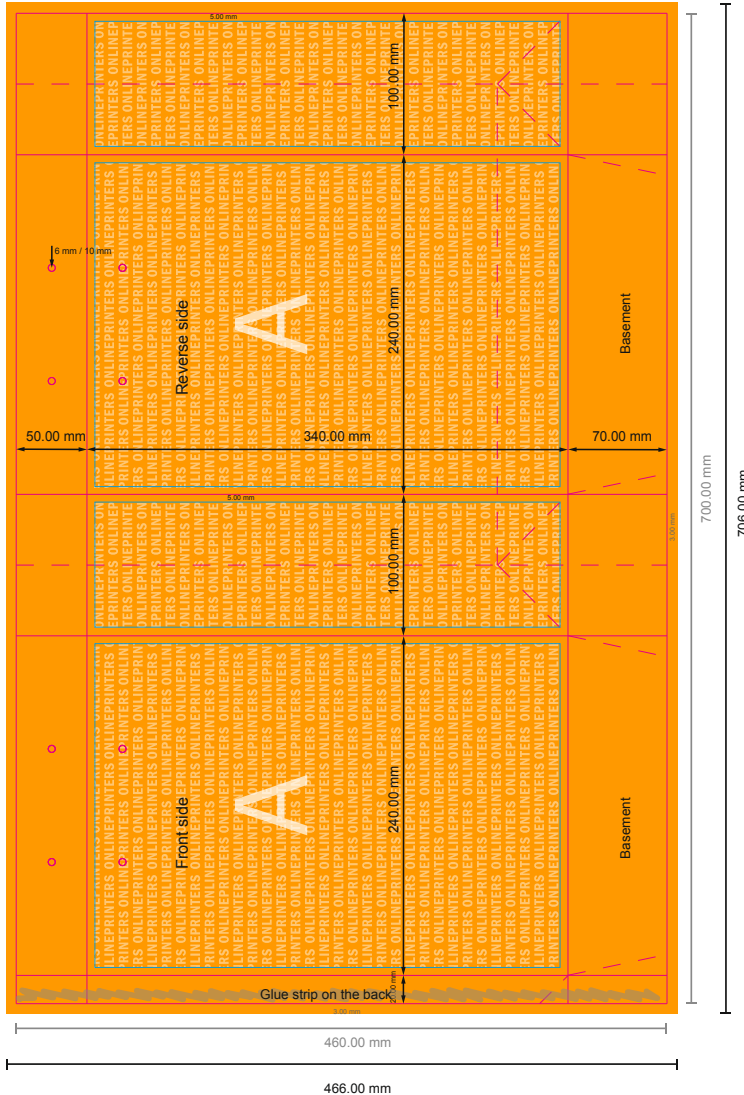

## CLASSIC paper bags with rope handles

24 x 34 x 10 cm

Format view rotated by 90 degrees.

### NOTE

Please remove the die line from the download template before generating your artwork files.  
Please provide a second file (view file) to specify the position of the die line.

- Data format (incl. 3.00 mm bleed): 70.60 x 46.60 cm
- Trimmed size (open): 70.00 x 46.00 cm
- Trimmed size (closed): 24.00 x 34.00 x 10.00 cm
- Safety margin  
Maintaining 5.00 mm space between the text/information and the edge of the trimmed format prevents undesirable cuts.

### Please note:

- Allow for trim allowance and safety margin according to instructions.
- Arrange background graphics, images or graphics up to the edge of the data format.
- Tolerances may occur during production due to cutting, punching and folding processes.
- This sketch is not drawn to scale.
- Printing data: Instructions and templates can be found under the menu item "Printing data" at [www.onlineprinters.com](http://www.onlineprinters.com).