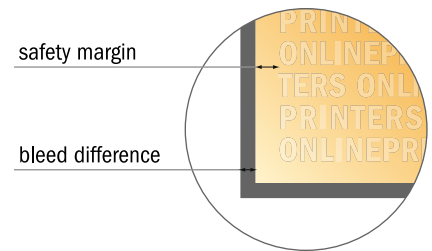

## CLASSIC paper bags with rope handles

24 x 34 x 10 cm

Format view rotated by 90 degrees.

### NOTE

Please remove the die line from the download template before generating your artwork files.  
Please provide a second file (view file) to specify the position of the die line.

- Data format (incl. 3.00 mm bleed): 70.60 x 46.60 cm
- Trimmed size (open): 70.00 x 46.00 cm
- Trimmed size (closed): 24.00 x 34.00 x 10.00 cm
- Safety margin  
Maintaining 5.00 mm space between the text/information and the edge of the trimmed format prevents undesirable cuts.

### Please note:

- Allow for trim allowance and safety margin according to instructions.
- Arrange background graphics, images or graphics up to the edge of the data format.
- Tolerances may occur during production due to cutting, punching and folding processes.
- This sketch is not drawn to scale.
- Printing data: Instructions and templates can be found under the menu item "Printing data" at [www.onlineprinters.com](http://www.onlineprinters.com).