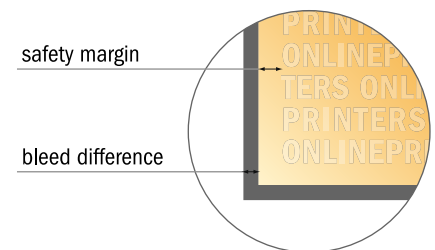

## Eco/natural paper bags with rope handles

24 x 34 x 10 cm

Format view rotated by 90 degrees.

### NOTE

Please remove the die line from the download template before generating your artwork files.  
Please provide a second file (view file) to specify the position of the die line.

- Data format (incl. 3.00 mm bleed): 70.60 x 46.60 cm
- Trimmed size (open): 70.00 x 46.00 cm
- Trimmed size (closed): 24.00 x 34.00 x 10.00 cm

### Safety margin

Maintaining 4 mm space between the text/information and the edge of the trimmed format prevents undesirable cuts.