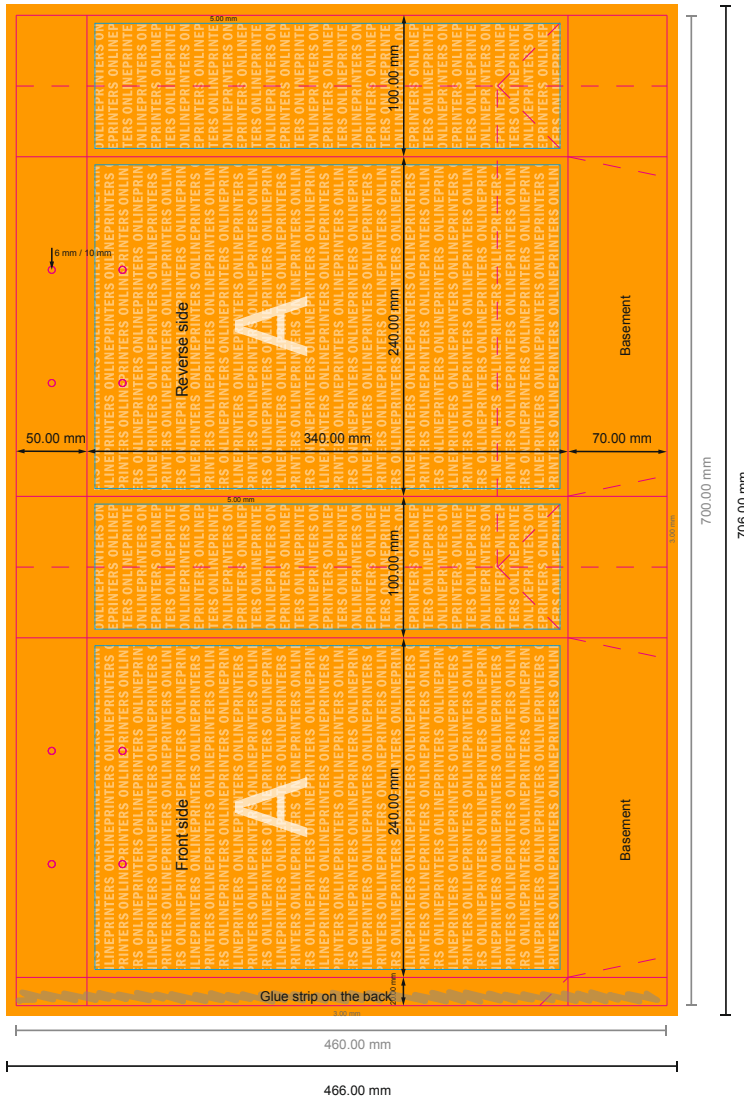

## Eco/natural paper bags with rope handles

24 x 34 x 10 cm

Format view rotated by 90 degrees.

### NOTE

Please remove the die line from the download template before generating your artwork files.  
Please provide a second file (view file) to specify the position of the die line.

- Data format (incl. 3.00 mm bleed): 70.60 x 46.60 cm
- Trimmed size (open): 70.00 x 46.00 cm
- Trimmed size (closed): 24.00 x 34.00 x 10.00 cm

### Safety margin

Maintaining 4 mm space between the text/information and the edge of the trimmed format prevents undesirable cuts.

### Please note:

- Allow for trim allowance and safety margin according to instructions.
- Arrange background graphics, images or graphics up to the edge of the data format.
- Tolerances may occur during production due to cutting, punching and folding processes.
- This sketch is not drawn to scale.
- Printing data: Instructions and templates can be found under the menu item "Printing data" at [www.onlineprinters.com](http://www.onlineprinters.com).