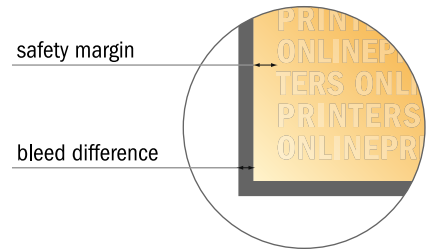

CLASSIC paper bags with die cut handles

54 x 45 x 14 cm

- Data format (incl. 3.00 mm bleed): 70.60 x 61.60 cm
- Trimmed size (open): 70.00 x 61.00 cm
- Trimmed size (closed): 54.00 x 45.00 x 14.00 cm
- Safety margin
Maintaining 5.00 mm space between the text/information and the edge of the trimmed format prevents undesirable cuts.

NOTE

Please remove the die line from the download template before generating your artwork files.
Please provide a second file (view file) to specify the position of the die line.

Please note:

- Allow for trim allowance and safety margin according to instructions.
- Arrange background graphics, images or graphics up to the edge of the data format.
- Tolerances may occur during production due to cutting, punching and folding processes.
- This sketch is not drawn to scale.
- Printing data: Instructions and templates can be found under the menu item "Printing data" at www.onlineprinters.com.

CLASSIC paper bags with die cut handles

54 x 45 x 14 cm

- Data format (incl. 3.00 mm bleed): 70.60 x 61.60 cm
- Trimmed size (open): 70.00 x 61.00 cm
- Trimmed size (closed): 54.00 x 45.00 x 14.00 cm
- **Safety margin**
Maintaining 5.00 mm space between the text/information and the edge of the trimmed format prevents undesirable cuts.