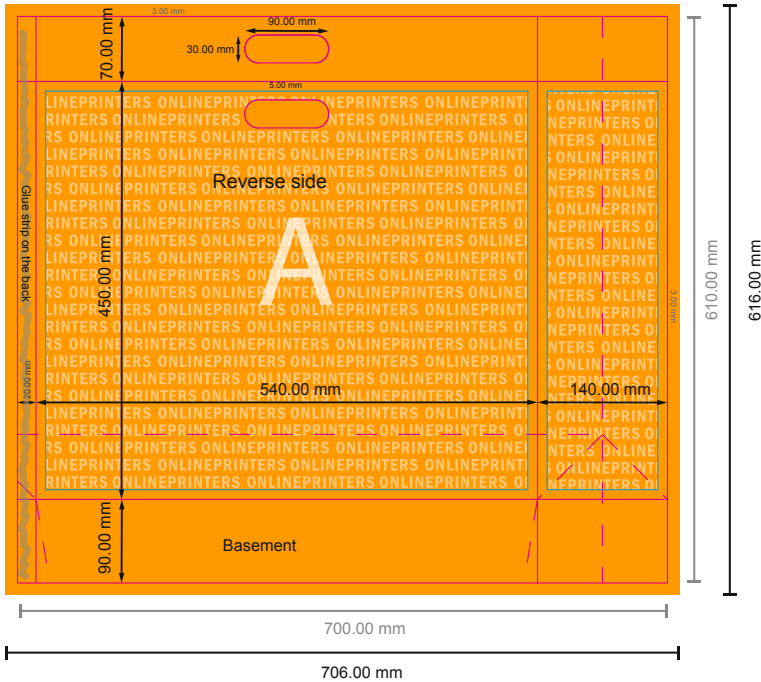

CLASSIC paper bags with die cut handles

54 x 45 x 14 cm

- Data format (incl. 3.00 mm bleed): 70.60 x 61.60 cm
- Trimmed size (open): 70.00 x 61.00 cm
- Trimmed size (closed): 54.00 x 45.00 x 14.00 cm
- Safety margin
Maintaining 5.00 mm space between the text/information and the edge of the trimmed format prevents undesirable cuts.

NOTE

Please remove the die line from the download template before generating your artwork files.
Please provide a second file (view file) to specify the position of the die line.

Please note:

- Allow for trim allowance and safety margin according to instructions.
- Arrange background graphics, images or graphics up to the edge of the data format.
- Tolerances may occur during production due to cutting, punching and folding processes.
- This sketch is not drawn to scale.
- Printing data: Instructions and templates can be found under the menu item "Printing data" at www.onlineprinters.com.

CLASSIC paper bags with die cut handles

54 x 45 x 14 cm

- Data format (incl. 3.00 mm bleed): 70.60 x 61.60 cm
- Trimmed size (open): 70.00 x 61.00 cm
- Trimmed size (closed): 54.00 x 45.00 x 14.00 cm
- **Safety margin**
Maintaining 5.00 mm space between the text/information and the edge of the trimmed format prevents undesirable cuts.