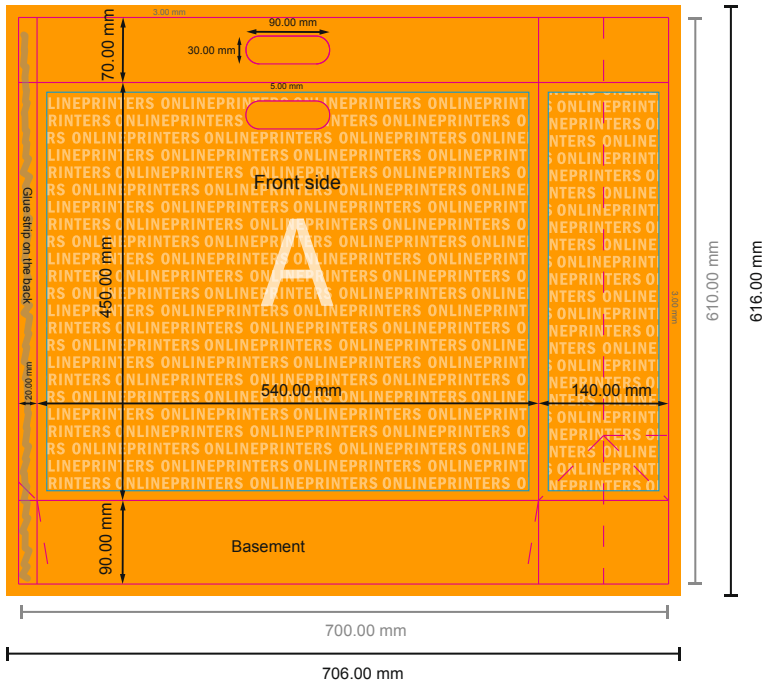

CLASSIC paper bags with die cut handles

54 x 45 x 14 cm

- Data format (incl. 3.00 mm bleed): 70.60 x 61.60 cm
- Trimmed size (open): 70.00 x 61.00 cm
- Trimmed size (closed): 54.00 x 45.00 x 14.00 cm
- Safety margin
Maintaining 5.00 mm space between the text/information and the edge of the trimmed format prevents undesirable cuts.

NOTE

Please remove the die line from the download template before generating your artwork files.
Please provide a second file (view file) to specify the position of the die line.

Please note:

- Allow for trim allowance and safety margin according to instructions.
- Arrange background graphics, images or graphics up to the edge of the data format.
- Tolerances may occur during production due to cutting, punching and folding processes.
- This sketch is not drawn to scale.
- Printing data: Instructions and templates can be found under the menu item "Printing data" at www.onlineprinters.com.

CLASSIC paper bags with die cut handles

54 x 45 x 14 cm

- Data format (incl. 3.00 mm bleed): 70.60 x 61.60 cm
- Trimmed size (open): 70.00 x 61.00 cm
- Trimmed size (closed): 54.00 x 45.00 x 14.00 cm
- **Safety margin**
Maintaining 5.00 mm space between the text/information and the edge of the trimmed format prevents undesirable cuts.