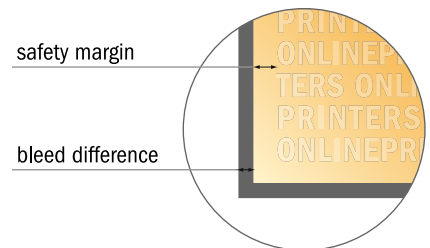

NOTE

Please remove the die line from the download template before generating your artwork files.
Please provide a second file (view file) to specify the position of the die line.

Please note:

- Allow for trim allowance and safety margin according to instructions.
- Arrange background graphics, images or graphics up to the edge of the data format.
- Tolerances may occur during production due to cutting, punching and folding processes.
- This sketch is not drawn to scale.
- Printing data: Instructions and templates can be found under the menu item "Printing data" at www.onlineprinters.com.

CLASSIC paper bags with die cut handles

54 x 45 x 14 cm

- Data format (incl. 3.00 mm bleed): 70.60 x 61.60 cm
- Trimmed size (open): 70.00 x 61.00 cm
- Trimmed size (closed): 54.00 x 45.00 x 14.00 cm
- **Safety margin**
Maintaining 5.00 mm space between the text/information and the edge of the trimmed format prevents undesirable cuts.