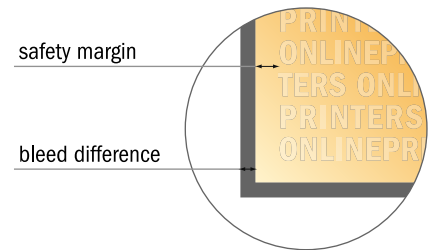

## Carbon Copy Pads

Gastro

- Data format (incl. 2.00 mm bleed): 6.90 x 15.20 cm
- Trimmed size: 6.50 x 14.80 cm
- **Safety margin**  
Maintaining 4 mm space between the text/information and the edge of the trimmed format prevents undesirable cuts.

### Please note:

- Allow for trim allowance and safety margin according to instructions.
- Arrange background graphics, images or graphics up to the edge of the data format.
- Tolerances may occur during production due to cutting, punching and folding processes.
- This sketch is not drawn to scale.
- Printing data: Instructions and templates can be found under the menu item "Printing data" at [www.onlineprinters.com](http://www.onlineprinters.com).