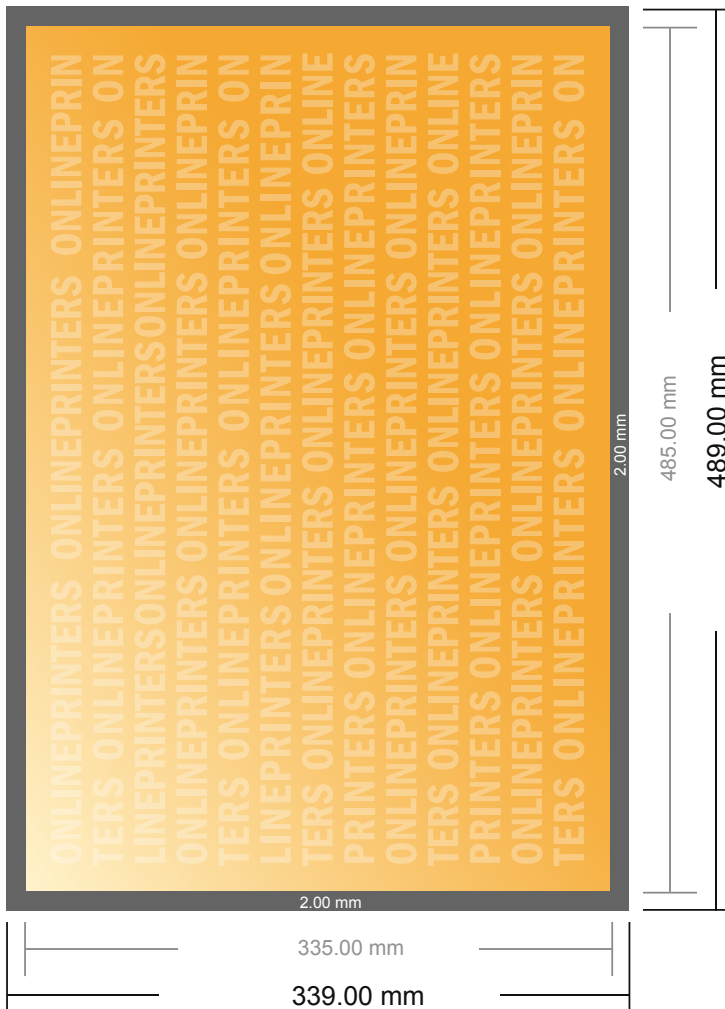

Desk Pads

48.5 x 33.5 cm

- **Data format**
(incl. 2.00 mm bleed):
48.90 x 33.90 cm
- **Trimmed size:**
48.50 x 33.50 cm
- **Safety margin**
Maintaining 4 mm space between the text/information and the edge of the trimmed format prevents undesirable cuts.

Please note:

- Allow for trim allowance and safety margin according to instructions.
- Arrange background graphics, images or graphics up to the edge of the data format.
- Tolerances may occur during production due to cutting, punching and folding processes.
- This sketch is not drawn to scale.
- Printing data: Instructions and templates can be found under the menu item "Printing data" at www.onlineprinters.com.