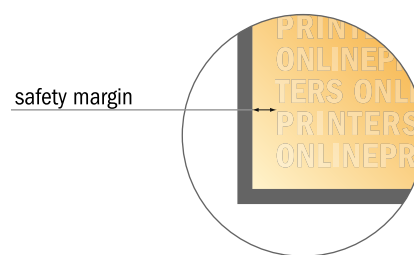

## Newspaper printing

### Tabloid XXL

- Trimmed size:  
28.50 x 40.00 cm

- Printable area:  
25.50 x 37.00 cm

- Safety margin**  
Maintaining 4 mm space between the text/information and the edge of the trimmed format prevents undesirable cuts.

#### Please note:

- Allow for trim allowance and safety margin according to instructions.
- Arrange background graphics, images or graphics up to the edge of the data format.
- Tolerances may occur during production due to cutting, punching and folding processes.
- This sketch is not drawn to scale.
- Printing data: Instructions and templates can be found under the menu item "Printing data" at [www.onlineprinters.com](http://www.onlineprinters.com).