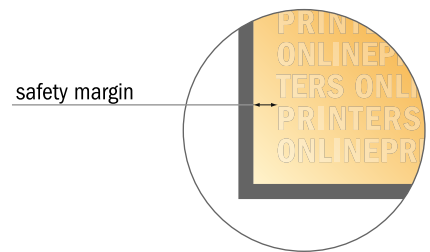

#### Please note:

- Allow for trim allowance and safety margin according to instructions.
- Arrange background graphics, images or graphics up to the edge of the data format.
- Tolerances may occur during production due to cutting, punching and folding processes.
- This sketch is not drawn to scale.
- Printing data: Instructions and templates can be found under the menu item "Printing data" at [www.onlineprinters.com](http://www.onlineprinters.com).

## Newspaper printing

### Tabloid XXL

- Trimmed size:  
28.50 x 40.00 cm

- Printable area:  
25.50 x 37.00 cm

- Safety margin**  
Maintaining 4 mm space between the text/information and the edge of the trimmed format prevents undesirable cuts.