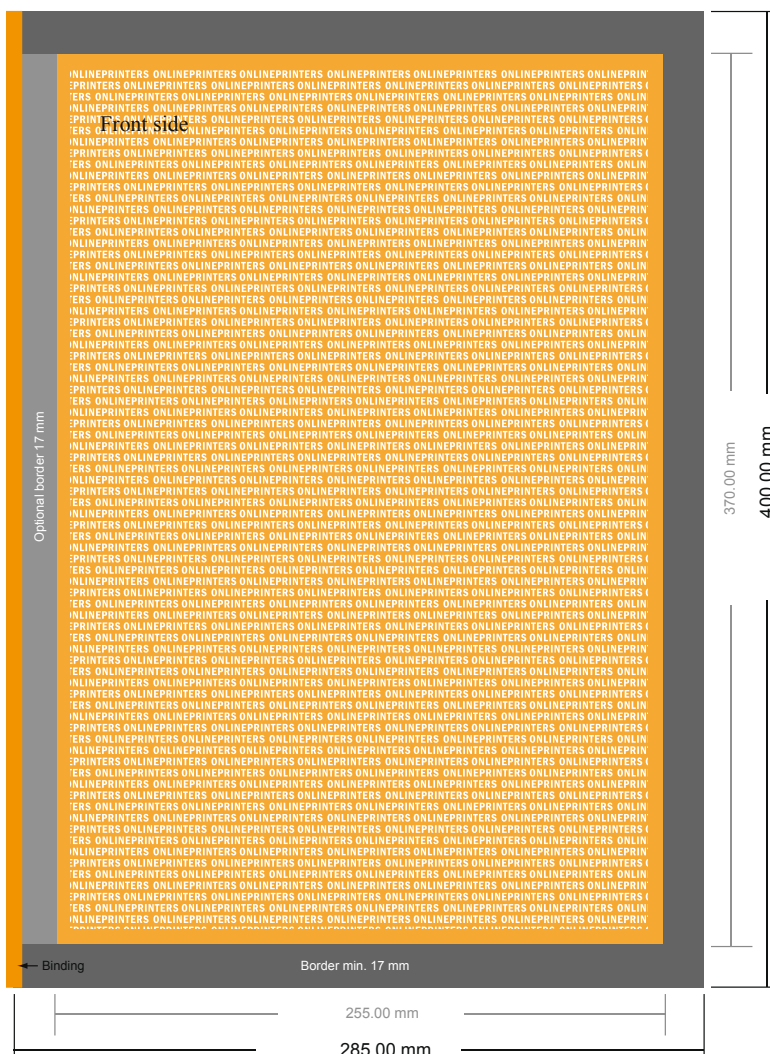

## Newspaper printing

### Tabloid XXL

- Trimmed size:  
28.50 x 40.00 cm

- Printable area:  
25.50 x 37.00 cm

- Safety margin**  
Maintaining 4 mm space between the text/information and the edge of the trimmed format prevents undesirable cuts.

#### Please note:

- Allow for trim allowance and safety margin according to instructions.
- Arrange background graphics, images or graphics up to the edge of the data format.
- Tolerances may occur during production due to cutting, punching and folding processes.
- This sketch is not drawn to scale.
- Printing data: Instructions and templates can be found under the menu item "Printing data" at [www.onlineprinters.com](http://www.onlineprinters.com).