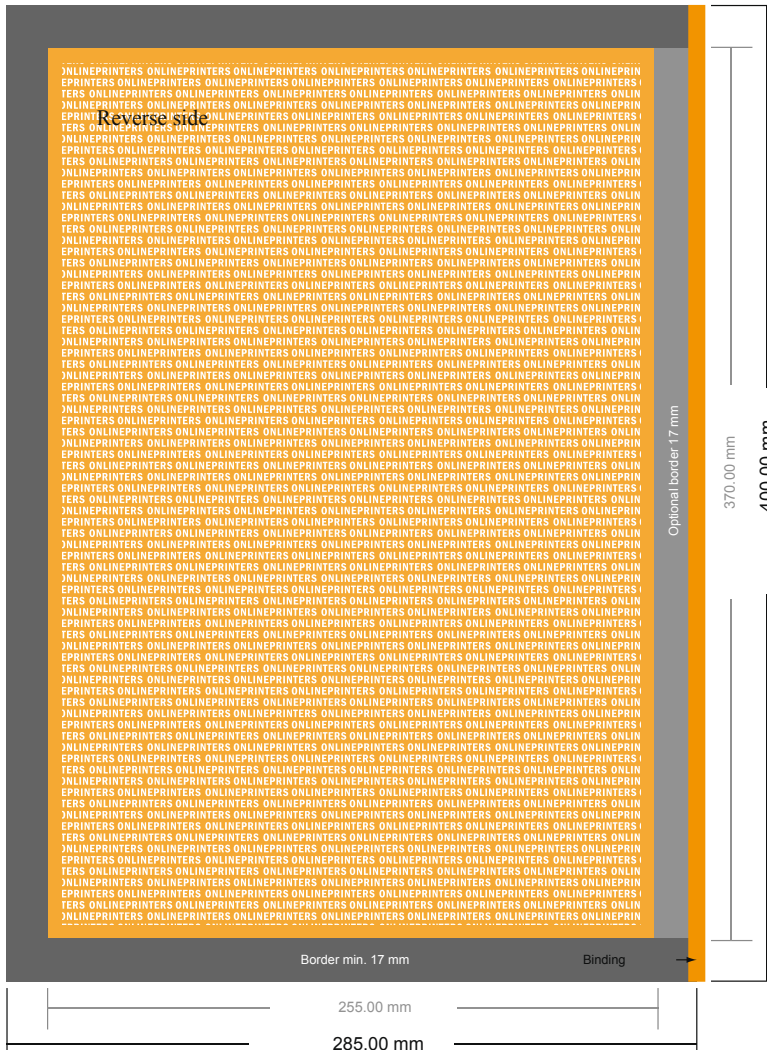

### Tabloid XXL

- Trimmed size:  
28.50 x 40.00 cm

- Printable area:  
25.50 x 37.00 cm

- Safety margin**  
Maintaining 4 mm space between the text/information and the edge of the trimmed format prevents undesirable cuts.

#### Please note:

- Allow for trim allowance and safety margin according to instructions.
- Arrange background graphics, images or graphics up to the edge of the data format.
- Tolerances may occur during production due to cutting, punching and folding processes.
- This sketch is not drawn to scale.
- Printing data: Instructions and templates can be found under the menu item "Printing data" at [www.onlineprinters.com](http://www.onlineprinters.com).