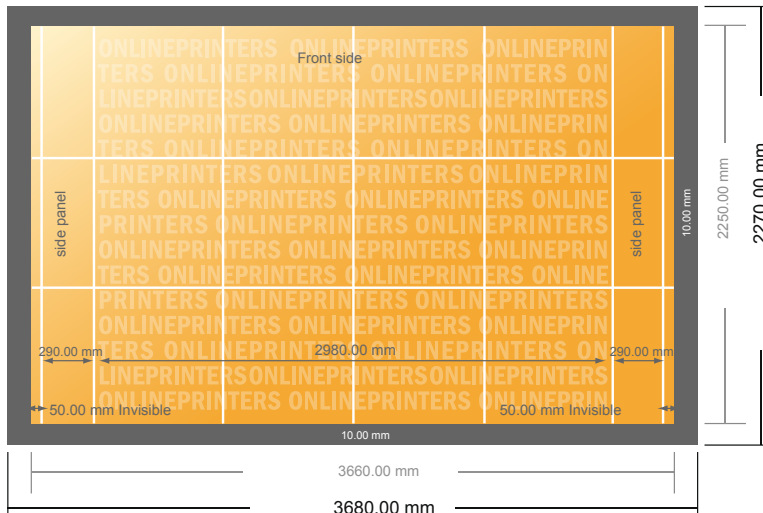

Folding fabric incl. print

298.0 x 225.0 cm

- **Data format**
(incl. 10.00 mm inlay):
368.00 x 227.00 cm
- **Trimmed size (open):**
366.00 x 225.00 cm
- **Trimmed size (closed):**
298.00 x 225.00 cm
- **Safety margin**
Maintaining 50 mm space between the text/information and the edge of the trimmed format prevents undesirable cuts.

Please note:

- Allow for trim allowance and safety margin according to instructions.
- Arrange background graphics, images or graphics up to the edge of the data format.
- Tolerances may occur during production due to cutting, punching and folding processes.
- This sketch is not drawn to scale.
- Printing data: Instructions and templates can be found under the menu item "Printing data" at www.onlineprinters.com.