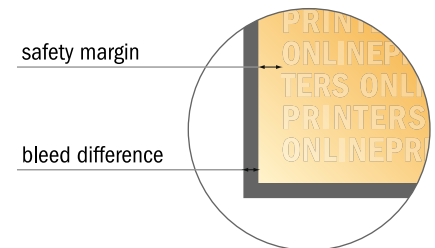

Folding fabric incl. print

298.0 x 225.0 cm

- **Data format**
(incl. 10.00 mm inlay):
368.00 x 227.00 cm
- **Trimmed size (open):**
366.00 x 225.00 cm
- **Trimmed size (closed):**
298.00 x 225.00 cm
- **Safety margin**
Maintaining 50 mm space between the text/information and the edge of the trimmed format prevents undesirable cuts.

Please note:

- Allow for trim allowance and safety margin according to instructions.
- Arrange background graphics, images or graphics up to the edge of the data format.
- Tolerances may occur during production due to cutting, punching and folding processes.
- This sketch is not drawn to scale.
- Printing data: Instructions and templates can be found under the menu item "Printing data" at www.onlineprinters.com.