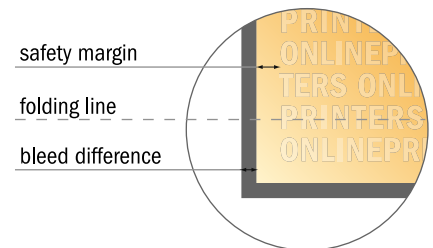

Folded Cards Portrait

A6 • Single fold • 4 pages

- Data format (incl. 2.00 mm bleed): 21.40 x 15.20 cm
- Trimmed size (open): 21.00 x 14.80 cm
- Trimmed size (closed): 10.50 x 14.80 cm

- **Safety margin**
Maintaining 4 mm space between the text/information and the edge of the trimmed format prevents undesirable cuts.

Please note:

- Allow for trim allowance and safety margin according to instructions.
- Arrange background graphics, images or graphics up to the edge of the data format.
- Tolerances may occur during production due to cutting, punching and folding processes.
- This sketch is not drawn to scale.
- Printing data: Instructions and templates can be found under the menu item "Printing data" at www.onlineprinters.com.