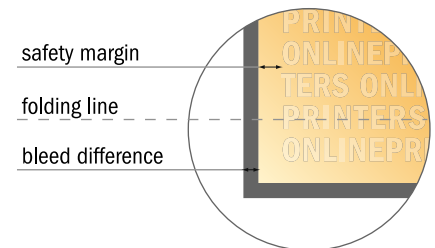

Folded Cards Portrait

A6 • Single fold • 4 pages

- Data format (incl. 2.00 mm bleed): 21.40 x 15.20 cm
- Trimmed size (open): 21.00 x 14.80 cm
- Trimmed size (closed): 10.50 x 14.80 cm

- **Safety margin**
Maintaining 4 mm space between the text/information and the edge of the trimmed format prevents undesirable cuts.

Please note:

- Allow for trim allowance and safety margin according to instructions.
- Arrange background graphics, images or graphics up to the edge of the data format.
- Tolerances may occur during production due to cutting, punching and folding processes.
- This sketch is not drawn to scale.
- Printing data: Instructions and templates can be found under the menu item "Printing data" at www.onlineprinters.com.